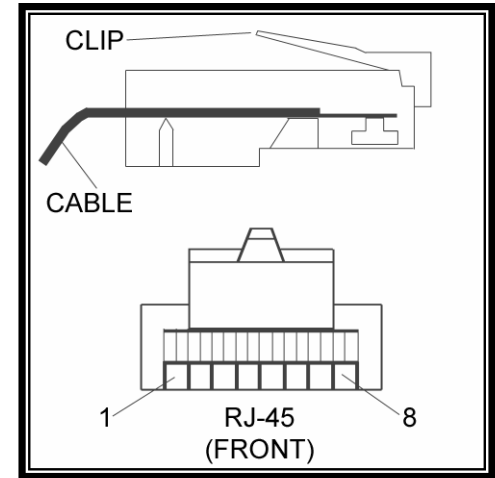

Atron Systems, Inc.

PC-100 to IBM PC 25 Pin Interface Cable

<http://www.atronsystems.com/techs.htm>

12-26-2001

600-00401-02003M

PC-100

Atron Systems, Inc.

PC-100 to NCR 2170 Interface Cable